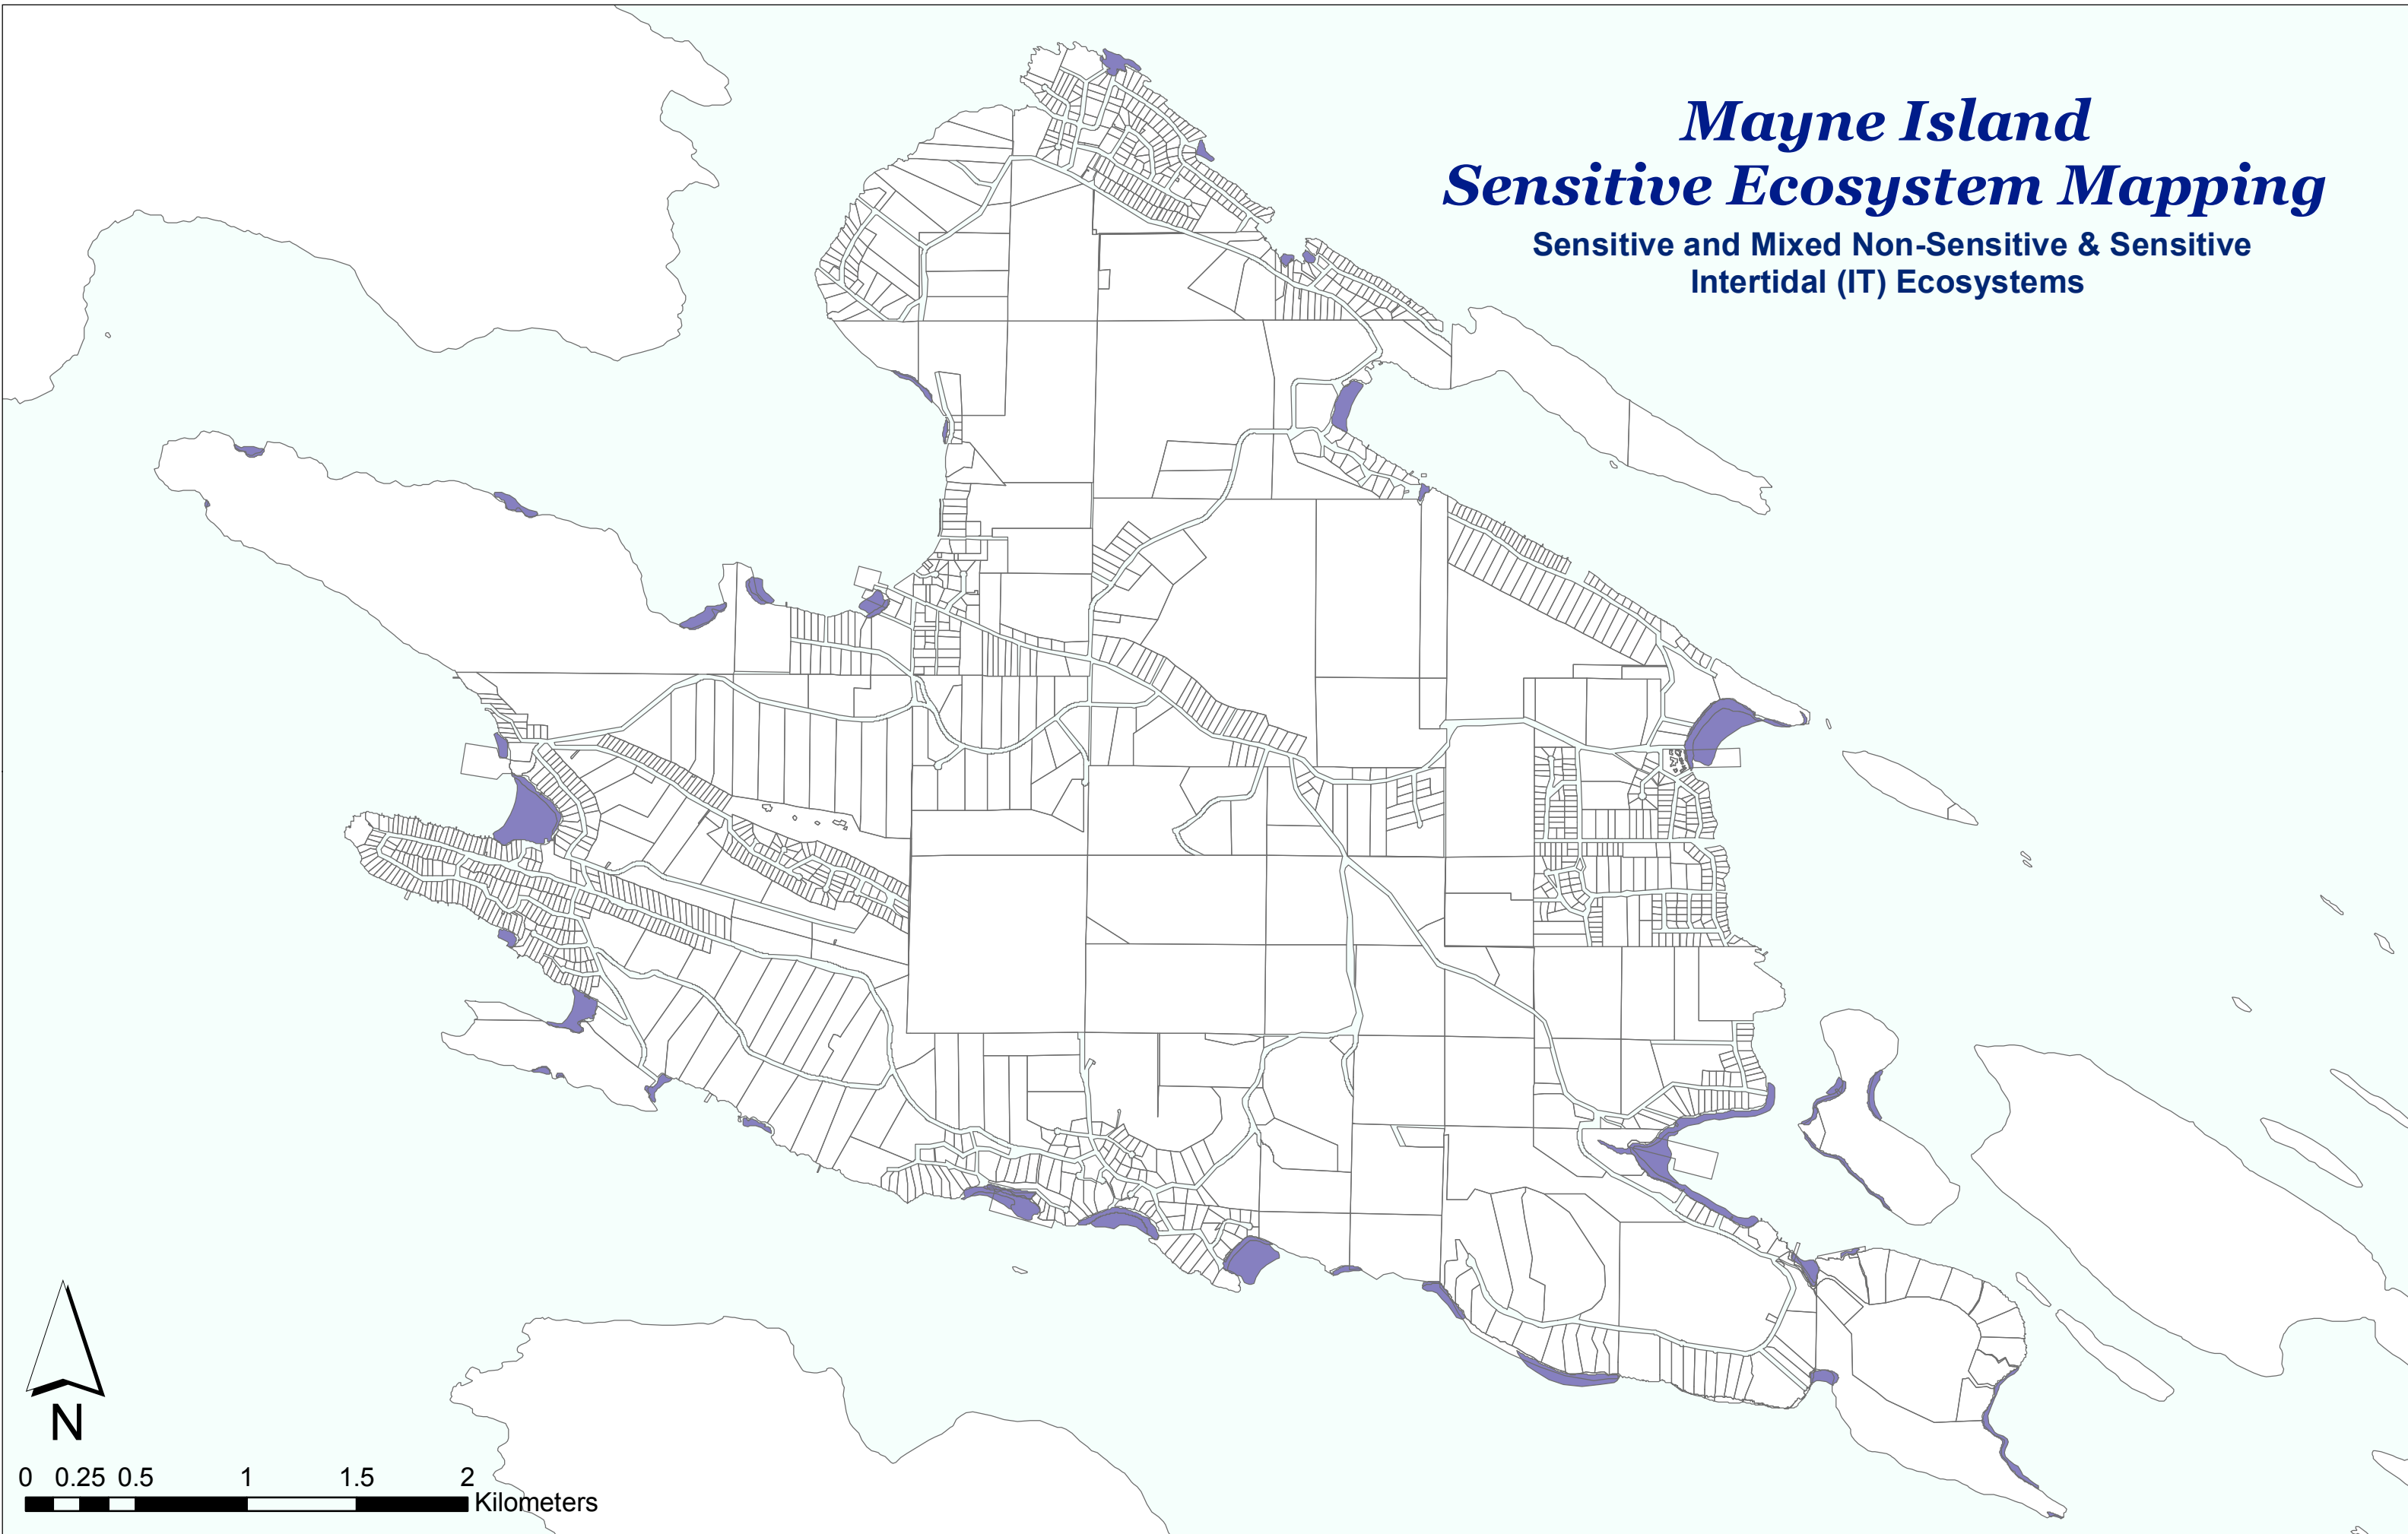

Mayne Island *Sensitive Ecosystem Mapping*

**Sensitive and Mixed Non-Sensitive & Sensitive
Intertidal (IT) Ecosystems**

0 0.25 0.5 1 1.5 2 Kilometers