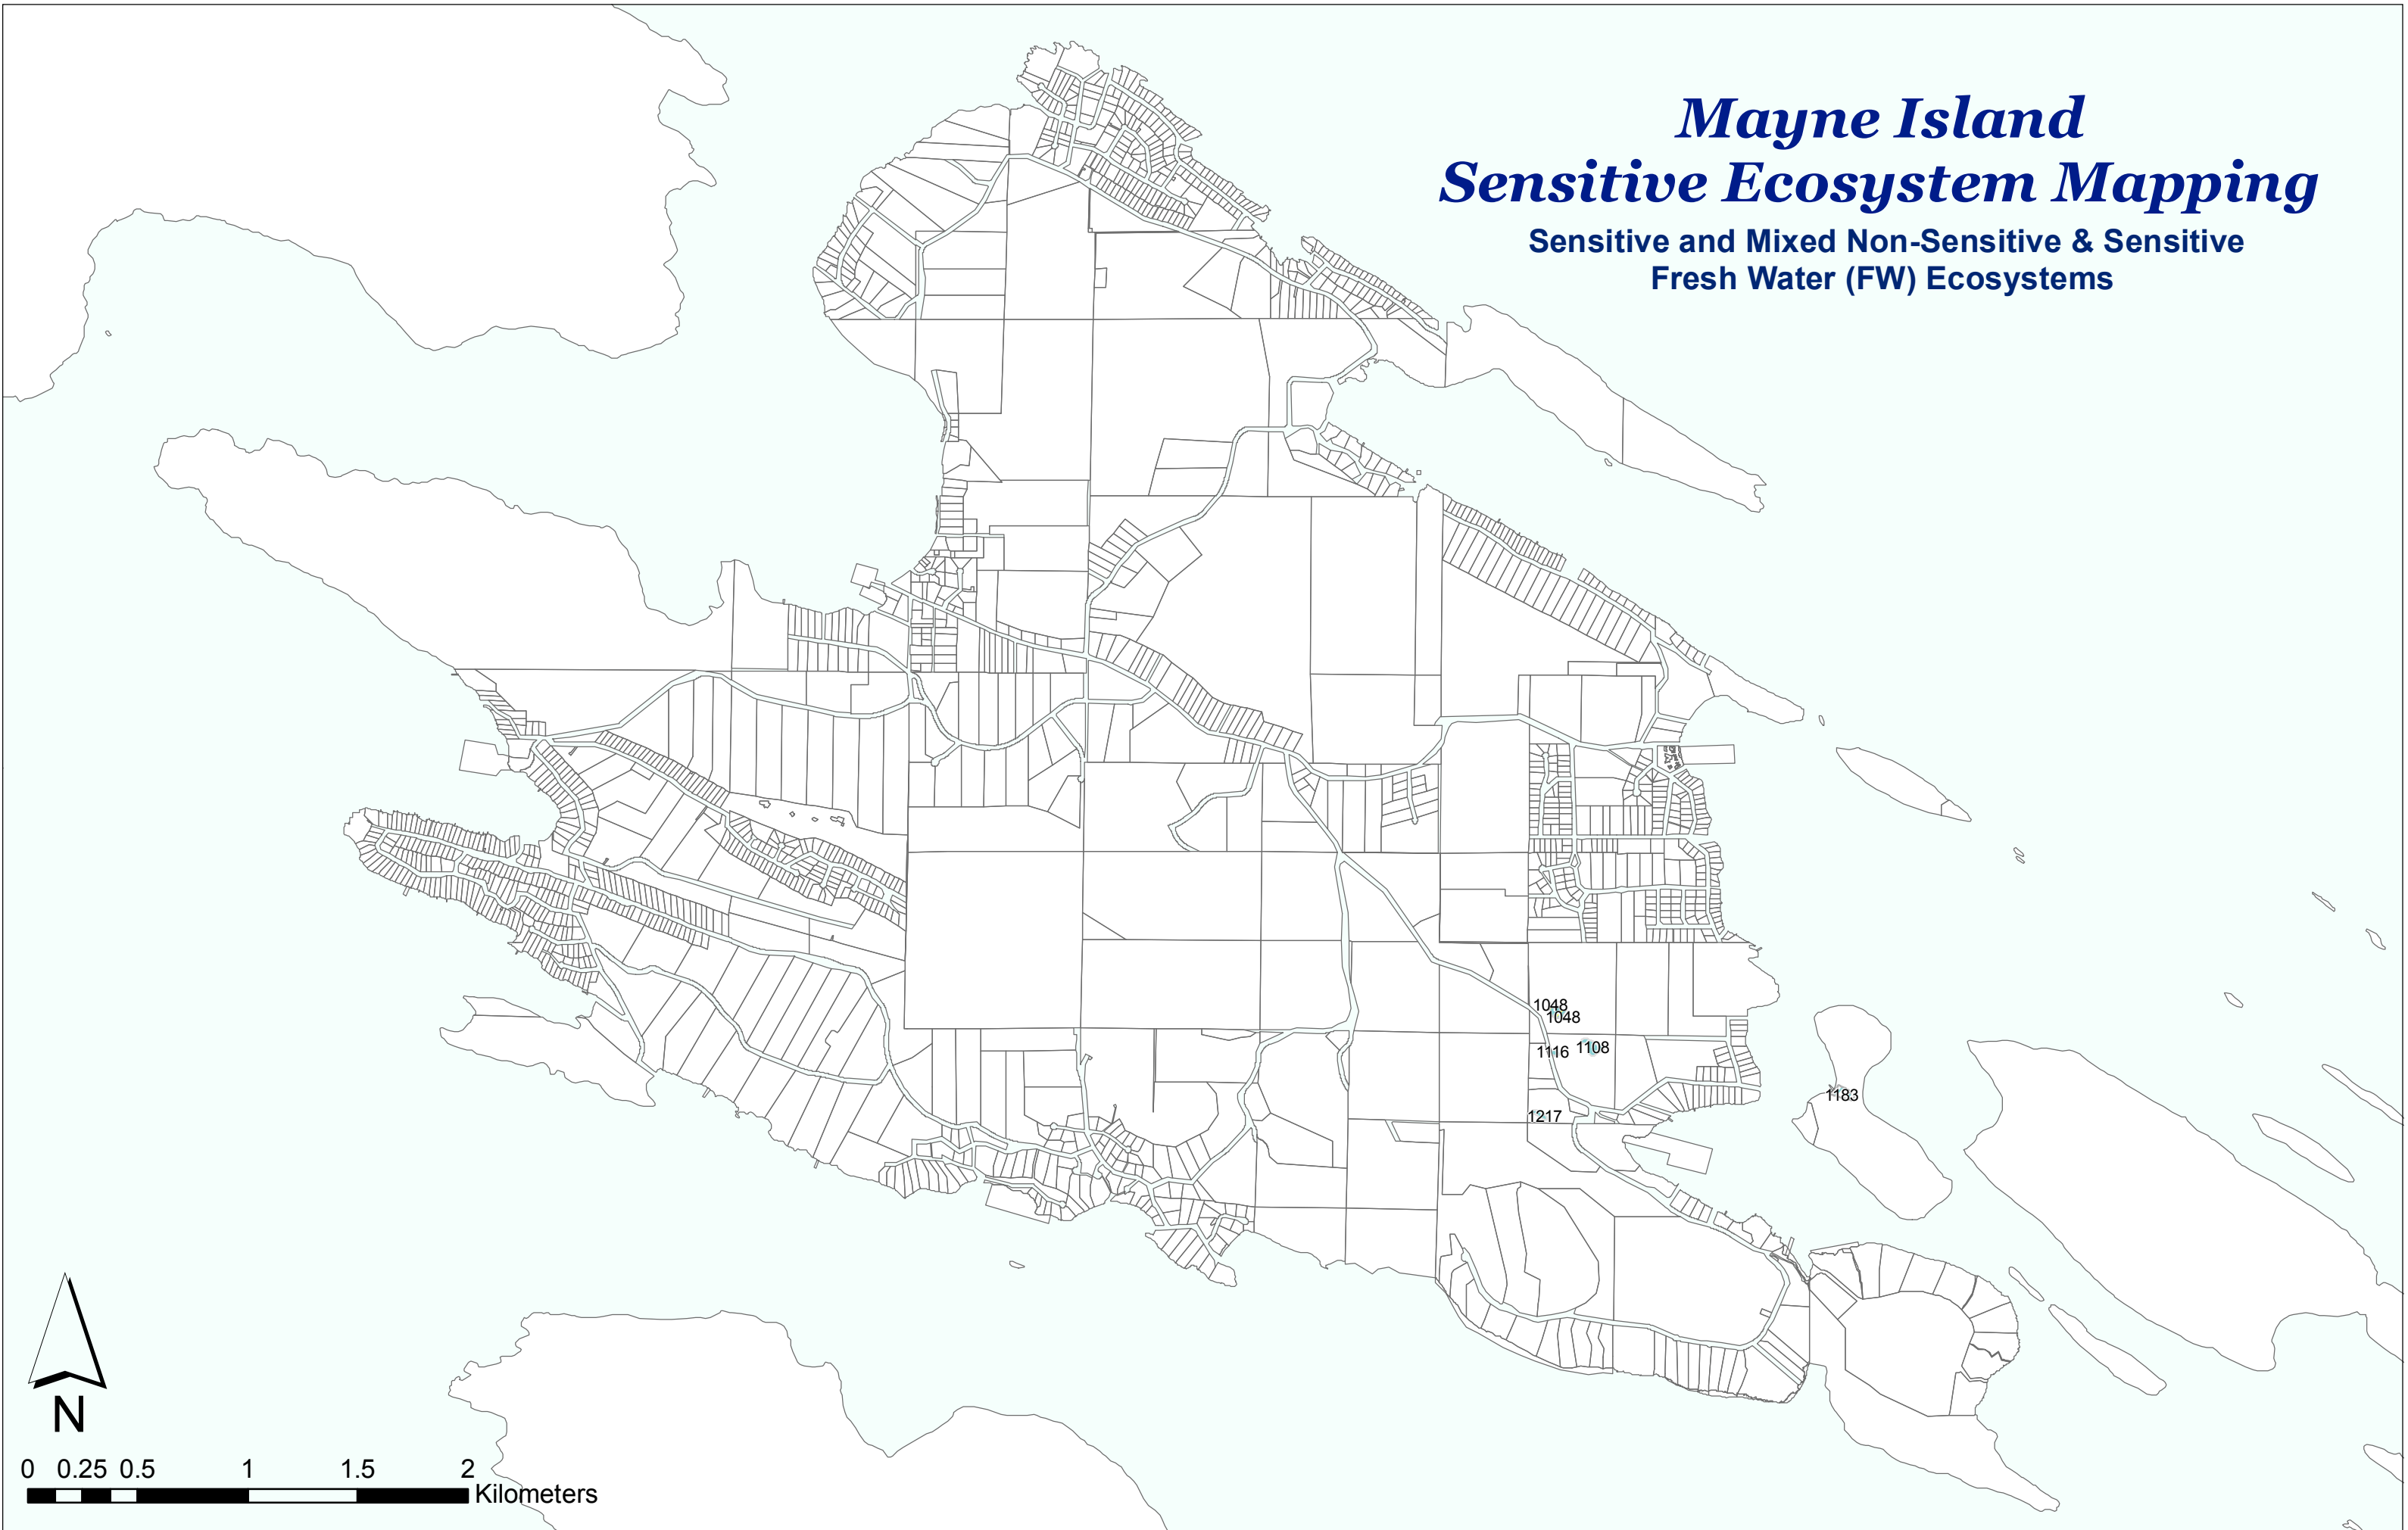

# *Mayne Island* *Sensitive Ecosystem Mapping*

**Sensitive and Mixed Non-Sensitive & Sensitive  
Fresh Water (FW) Ecosystems**

0 0.25 0.5 1 1.5 2 Kilometers